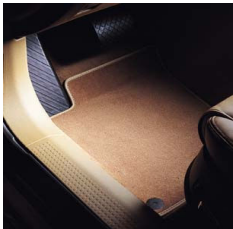

AUDI EXCLUSIVE INLAYS, STEERING WHEEL, LEVERS AND CONTROLS				
		Option Code	Retail	
Audi exclusive Wood Inlays	Available in all Audi exclusive wood colors: Poplar Saffron, Maple Copper, Piano Black, Quilted Maple Gold, Oak Sepia, Myrtle Nutmeg, Ash Nougat	YTA/S3G	$1,320	
Audi exclusive Leather Steering Wheel	Includes the following elements in leather: Steering Wheel Available in all Audi exclusive Valcona Leather colors: Alabaster White, Sand Beige, Cognac Brown, Saddle Brown, Crimson Red, Jet Gray, Magnolia White, Cocos Beige, Havana Brown, Chestnut Brown, Palace Blue Stitching available in all Audi exclusive and standard colors Not available with leather controls YRB	YRH/S3G	$660	
Audi exclusive Leather Controls	Includes the following elements in Valcona Leather: Steering Wheel Gear Shift Available in all Audi exclusive Valcona Leather colors: Alabaster White, Sand Beige, Cognac Brown, Saddle Brown, Crimson Red, Jet Gray, Magnolia White, Cocos Beige, Havana Brown, Chestnut Brown, Palace Blue Not available with Audi exclusive Leather Steering Wheel YRH	YRB/S3G	$1,140	
AUDI EXCLUSIVE CARPET AND FLOOR MATS				
		Option Code	Retail	
Audi exclusive Floor Mats with Piping	Leather piping of the floor mats matches the carpet of the floor mats unless otherwise specified Carpet of floor mats available in all Audi exclusive and Audi AG carpet colors Piping available in all Audi exclusive and Audi AG leather colors Not available with Audi exclusive Carpet and Rear Shelf (YSQ)	YSR/S3G	$580	
Audi exclusive Carpet and Floor Mats with Piping	Carpet available in all Audi exclusive and Audi AG carpet colors Carpet of floor mats available in all Audi exclusive and Audi AG carpet colors Leather piping of the floor mats matches the carpet of the floor mats unless otherwise specified Piping available in all Audi exclusive and Audi AG leather colors Carpet of floor mats is not required to match carpet of vehicle Not available with Audi exclusive Floor Mats (YSR)	YSQ/S3G	$1,420