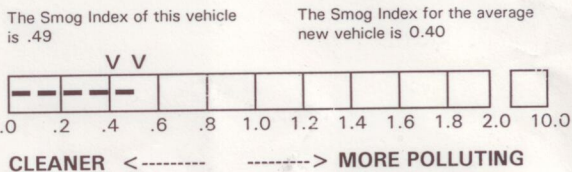

This vehicle is equipped with a front bumper of a type that has been tested at an impact speed of 5 miles per hour, and a rear bumper of a type that has been tested at an impact speed of 5 miles per hour, resulting in no damage to the vehicle's body and safety systems and minimal damage to the bumper and attachment hardware. 'Minimal damage to the bumper' means minor cosmetic damage that can be repaired with the use of common repair materials and without replacing any parts. The stronger the bumper, the less likely the vehicle will require repair after a low-speed collision. This vehicle exceeds the current federal bumper standard of 2.5 miles per hour.

For this Vehicle : Final Assembly Point:
Stuttgart-Zuffenhausen, Baden-Wurttemberg, Germany
Country of Origin:
Engine Parts: Germany Transmission: Germany

Smog Emissions Information:

The Smog index (SI) indicates the relative level of the smog forming pollutants emitted by the vehicle. The lower the SI, the lower the vehicle's emissions.

11 to 22 mpg city and
18 to 30 mpg highway.

See the EPA/DOE website at www.fueleconomy.gov

Sold-to Dealer 248
Beverly Hills Porsche
10959 Santa Monica Blvd.
Los Angeles CA 90025

Location..... SD188
Meth of Trans.. Truck